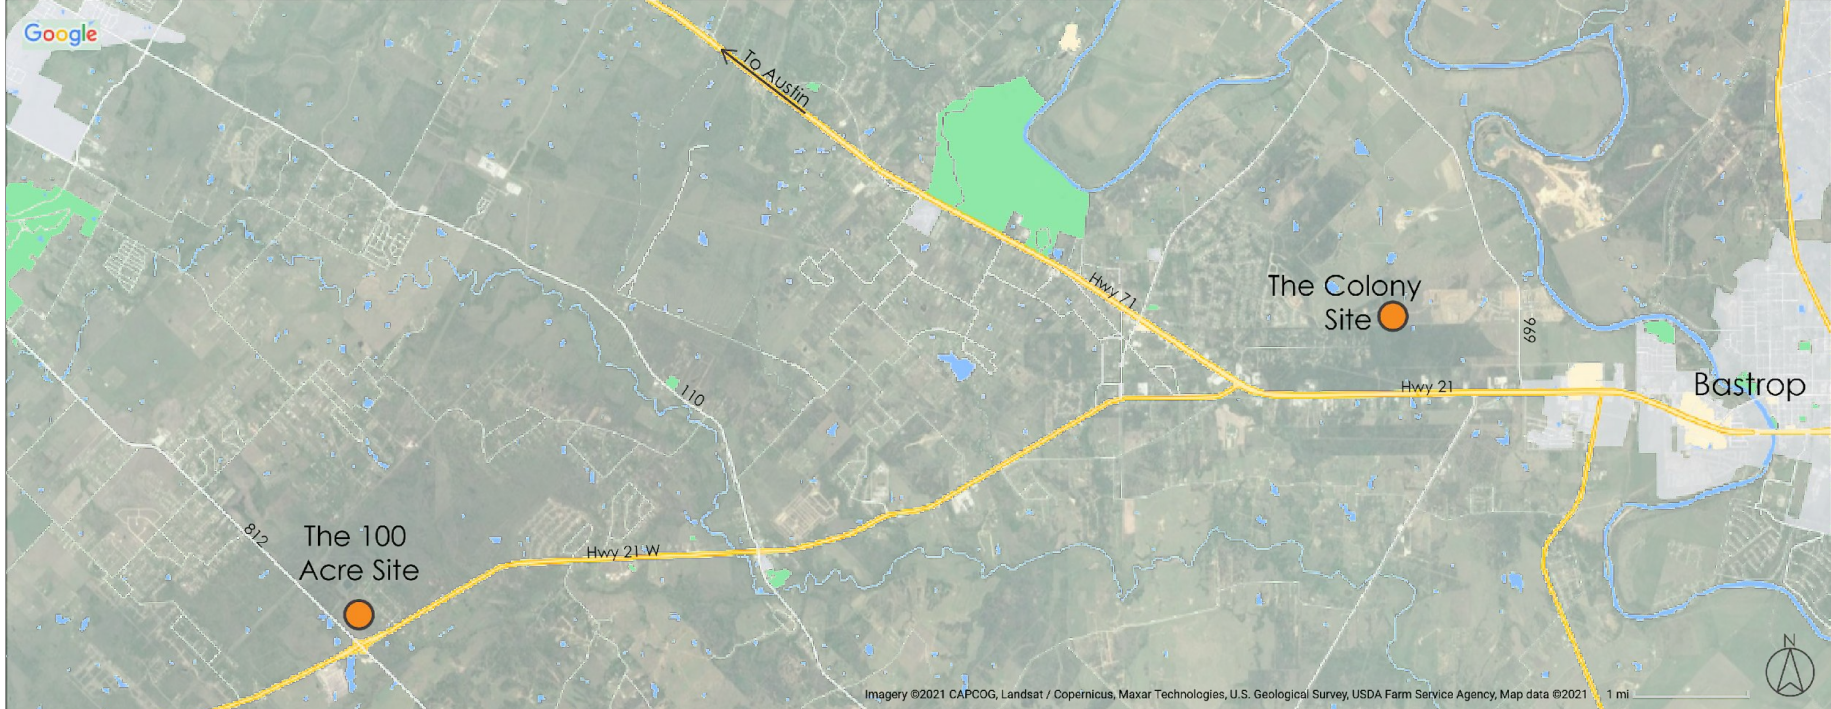

□
**New
Elementary
Schools**

Project sites

The Colony Site Plan

The 100 Acre Site Plan

Level 1

Level 2

A Walk Through The Park

Bastrop State Park

McKinney Roughs Nature Park

100 ACRE SITE / A Walk Through MCKINNEY ROUGHS

Blue Fronted Dancer

Monarch Butterfly

American Bumblebee

Ladybug

COLONY SITE / A Walk Through BASTROP STATE PARK

Blue Jay